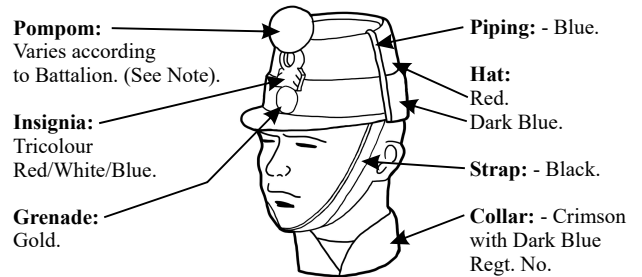

## French Line Infantry 1900 Painting Instructions

**Officer**

**Infantry - other ranks**

**Officer Kepi**

**Infantryman Kepi**

**Infantry Pack**

**Pompon Colours:**

- 1st Battalion - Dark Blue.
- 2nd Battalion - Scarlet Red.
- 3rd Battalion - Yellow.
- 4th Battalion - Dark Green.