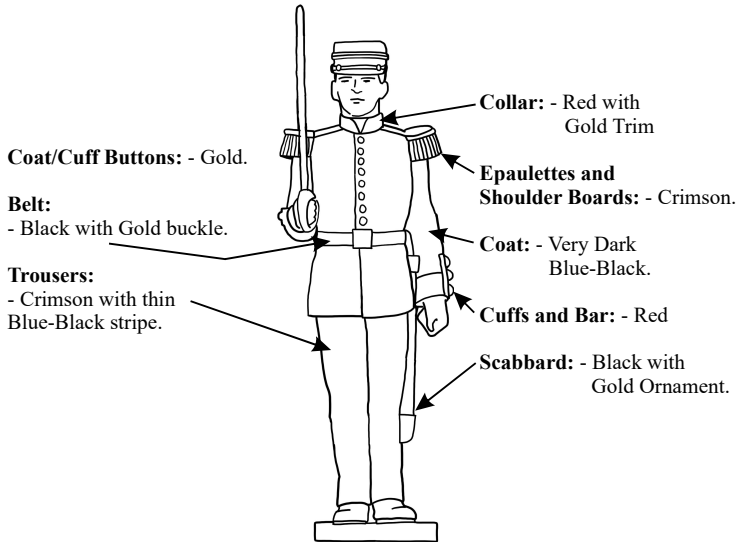

## French Line Infantry 1900 Painting Instructions

**Officer**

**Infantry - other ranks**

**Officer Kepi**

**Infantryman Kepi**

**Infantry Pack**

**Pompon Colours:**

- 1st Battalion - Dark Blue.
- 2nd Battalion - Scarlet Red.
- 3rd Battalion - Yellow.
- 4th Battalion - Dark Green.