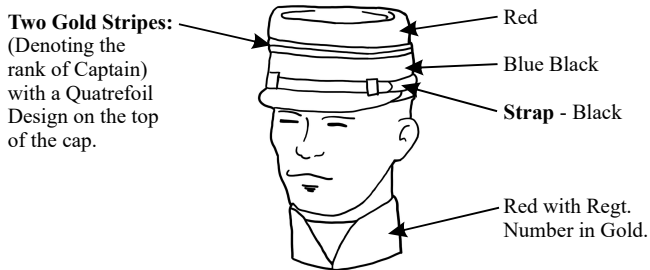

## French Line Infantry 1900 Painting Instructions

**Officer**

**Infantry - other ranks**

**Officer Kepi**

**Infantryman Kepi**

**Infantry Pack**

**Pompon Colours:**

- 1st Battalion - Dark Blue.
- 2nd Battalion - Scarlet Red.
- 3rd Battalion - Yellow.
- 4th Battalion - Dark Green.