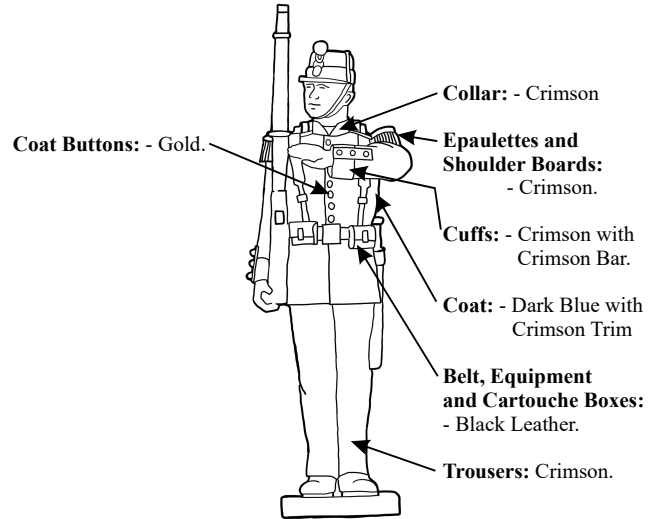

## French Line Infantry 1900 Painting Instructions

**Officer**

**Infantry - other ranks**

**Officer Kepi**

**Infantryman Kepi**

**Infantry Pack**

**Pompon Colours:**

- 1st Battalion - Dark Blue.
- 2nd Battalion - Scarlet Red.
- 3rd Battalion - Yellow.
- 4th Battalion - Dark Green.